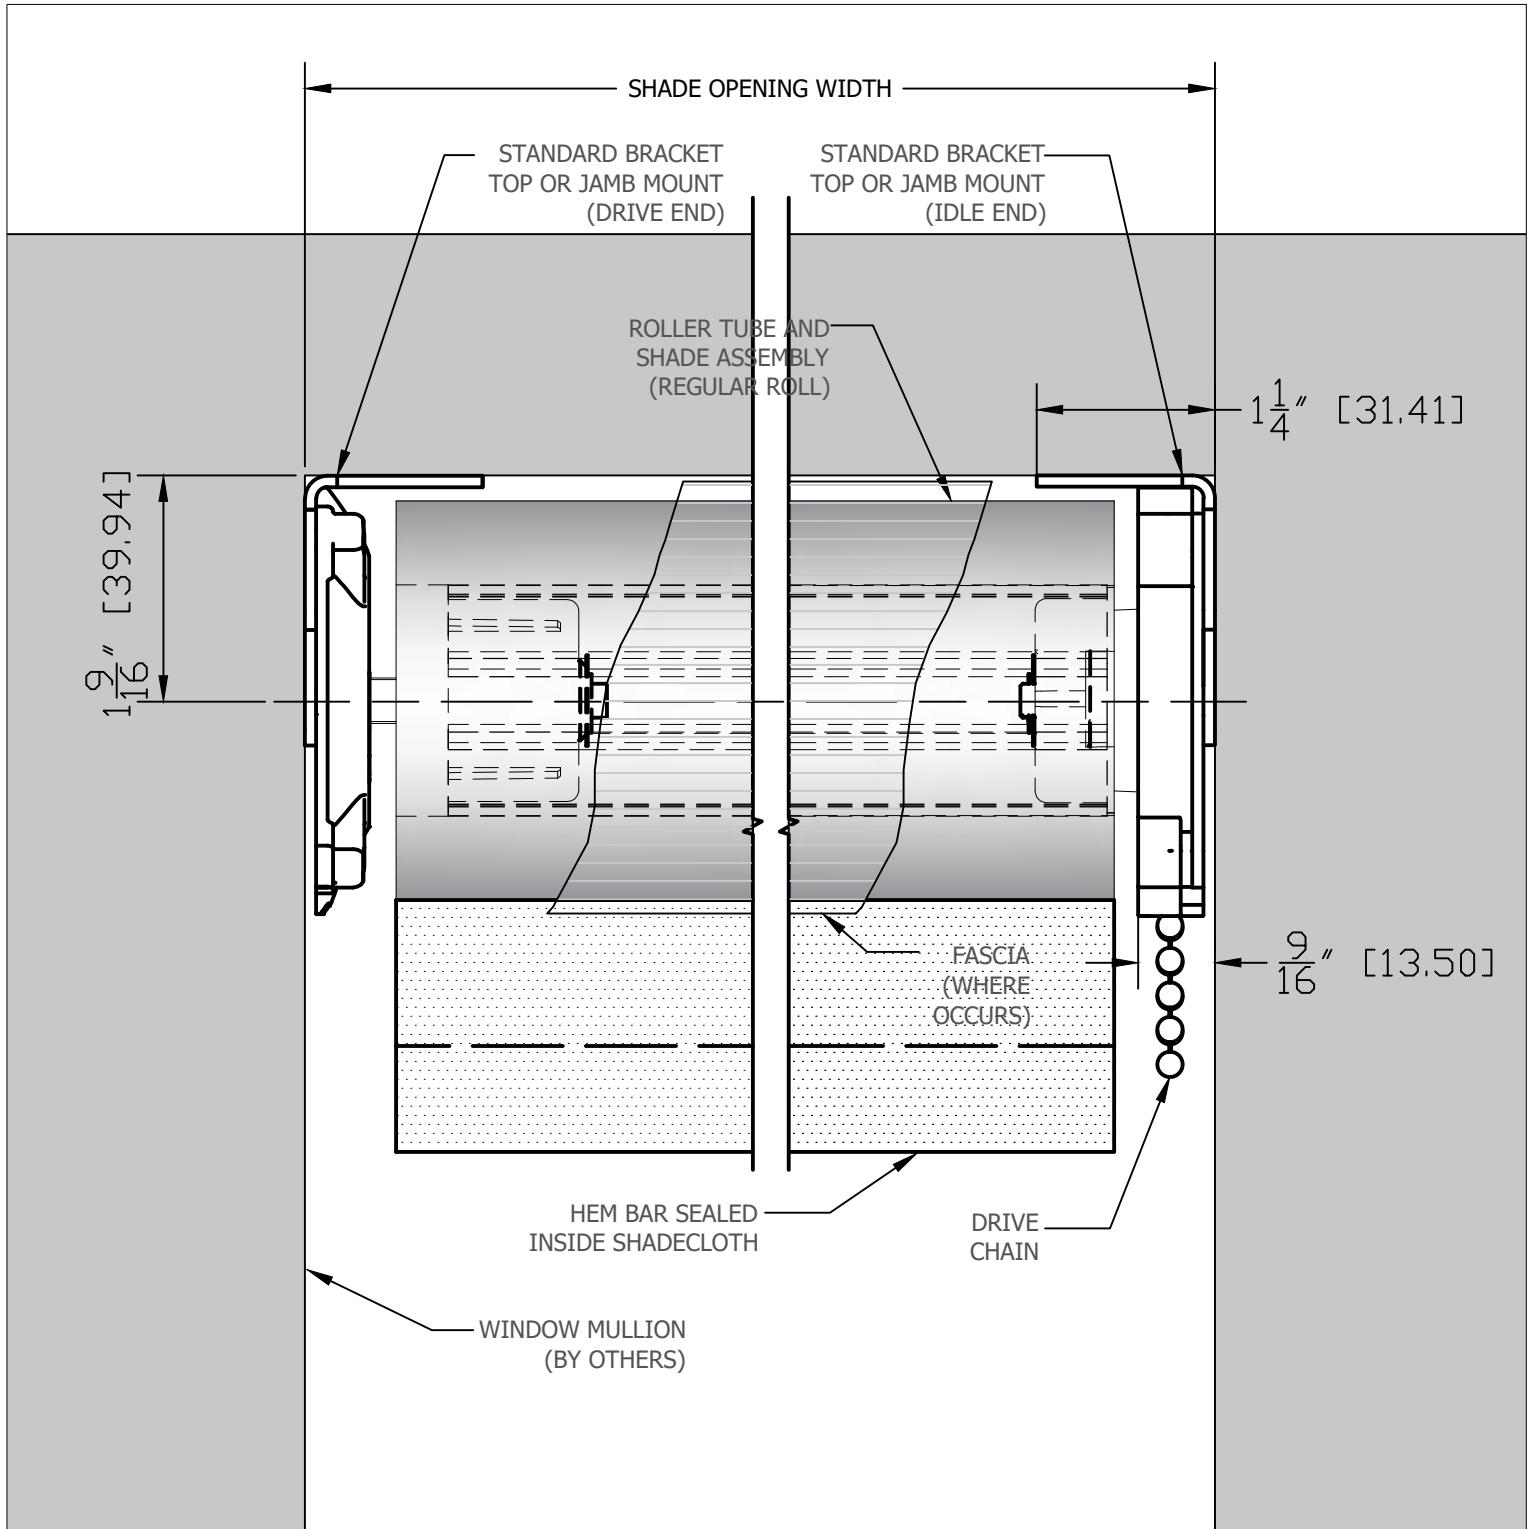

Single band shade inside window frame

ELEVATION VIEW

SCALE 3/4 FULL SIZE