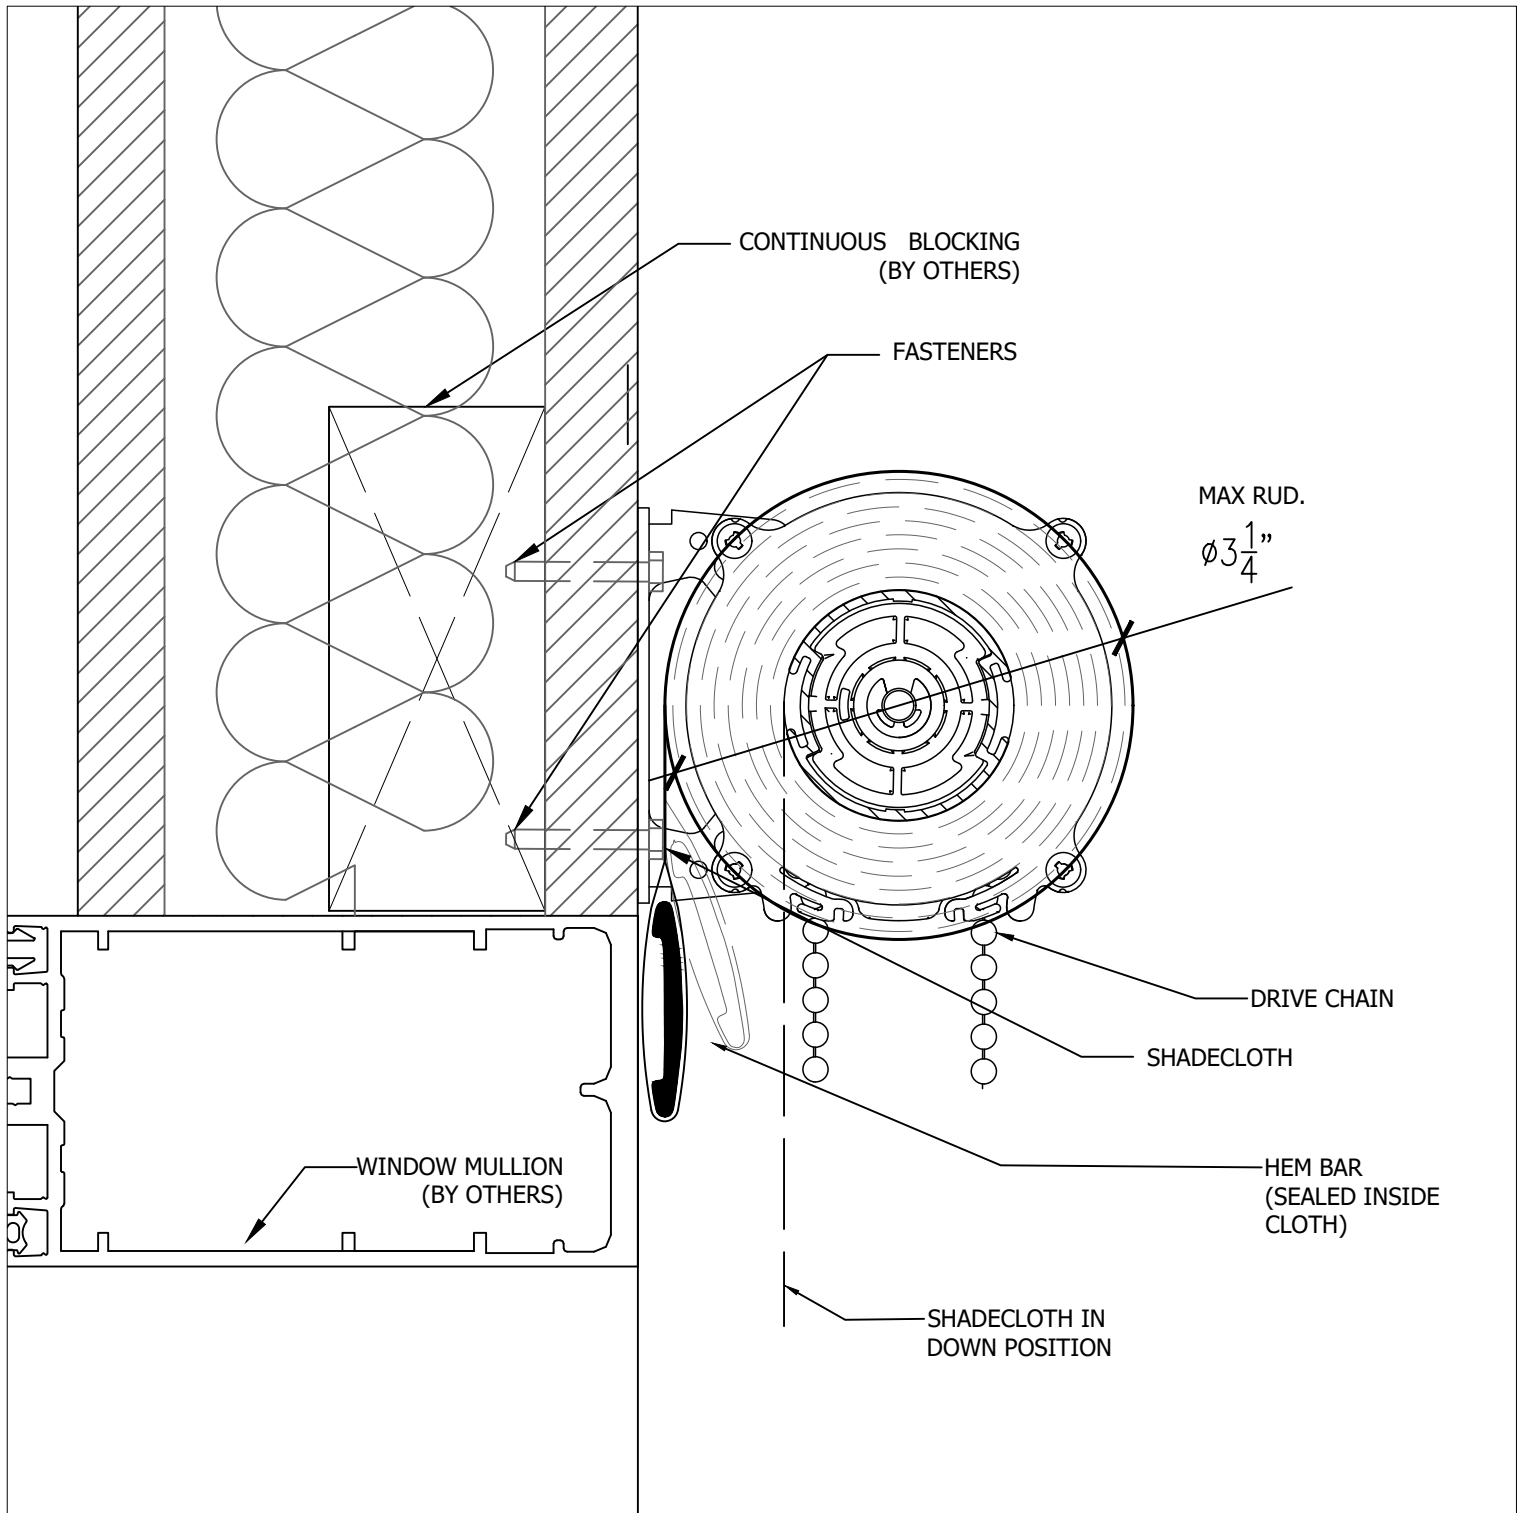

Wall mount extended - no fascia

SECTION AT WINDOW HEIGHT

SCALE 3/4 FULL SIZE