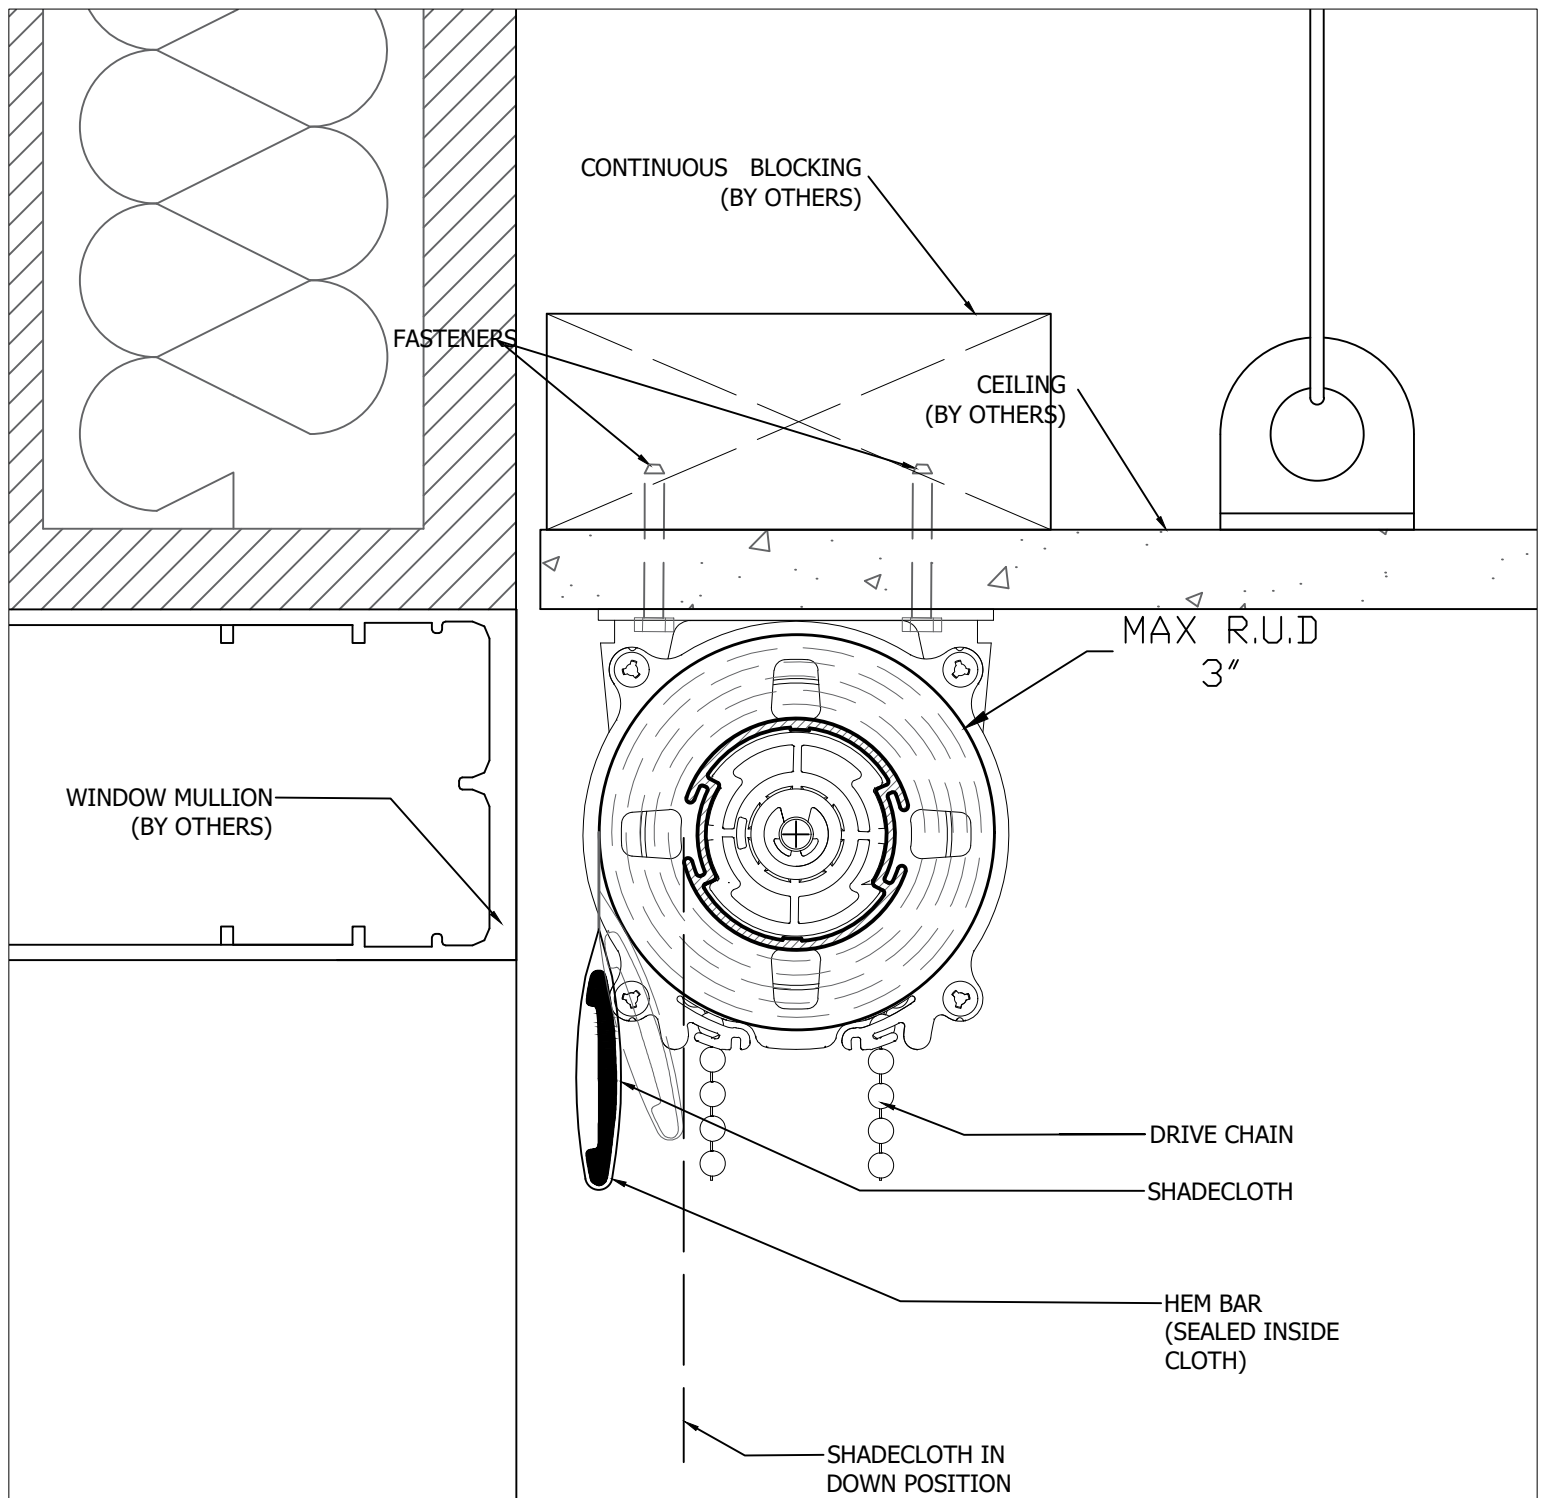

## Ceiling mount - no fascia

### SECTION AT WINDOW HEIGHT

SCALE 3/4 FULL SIZE