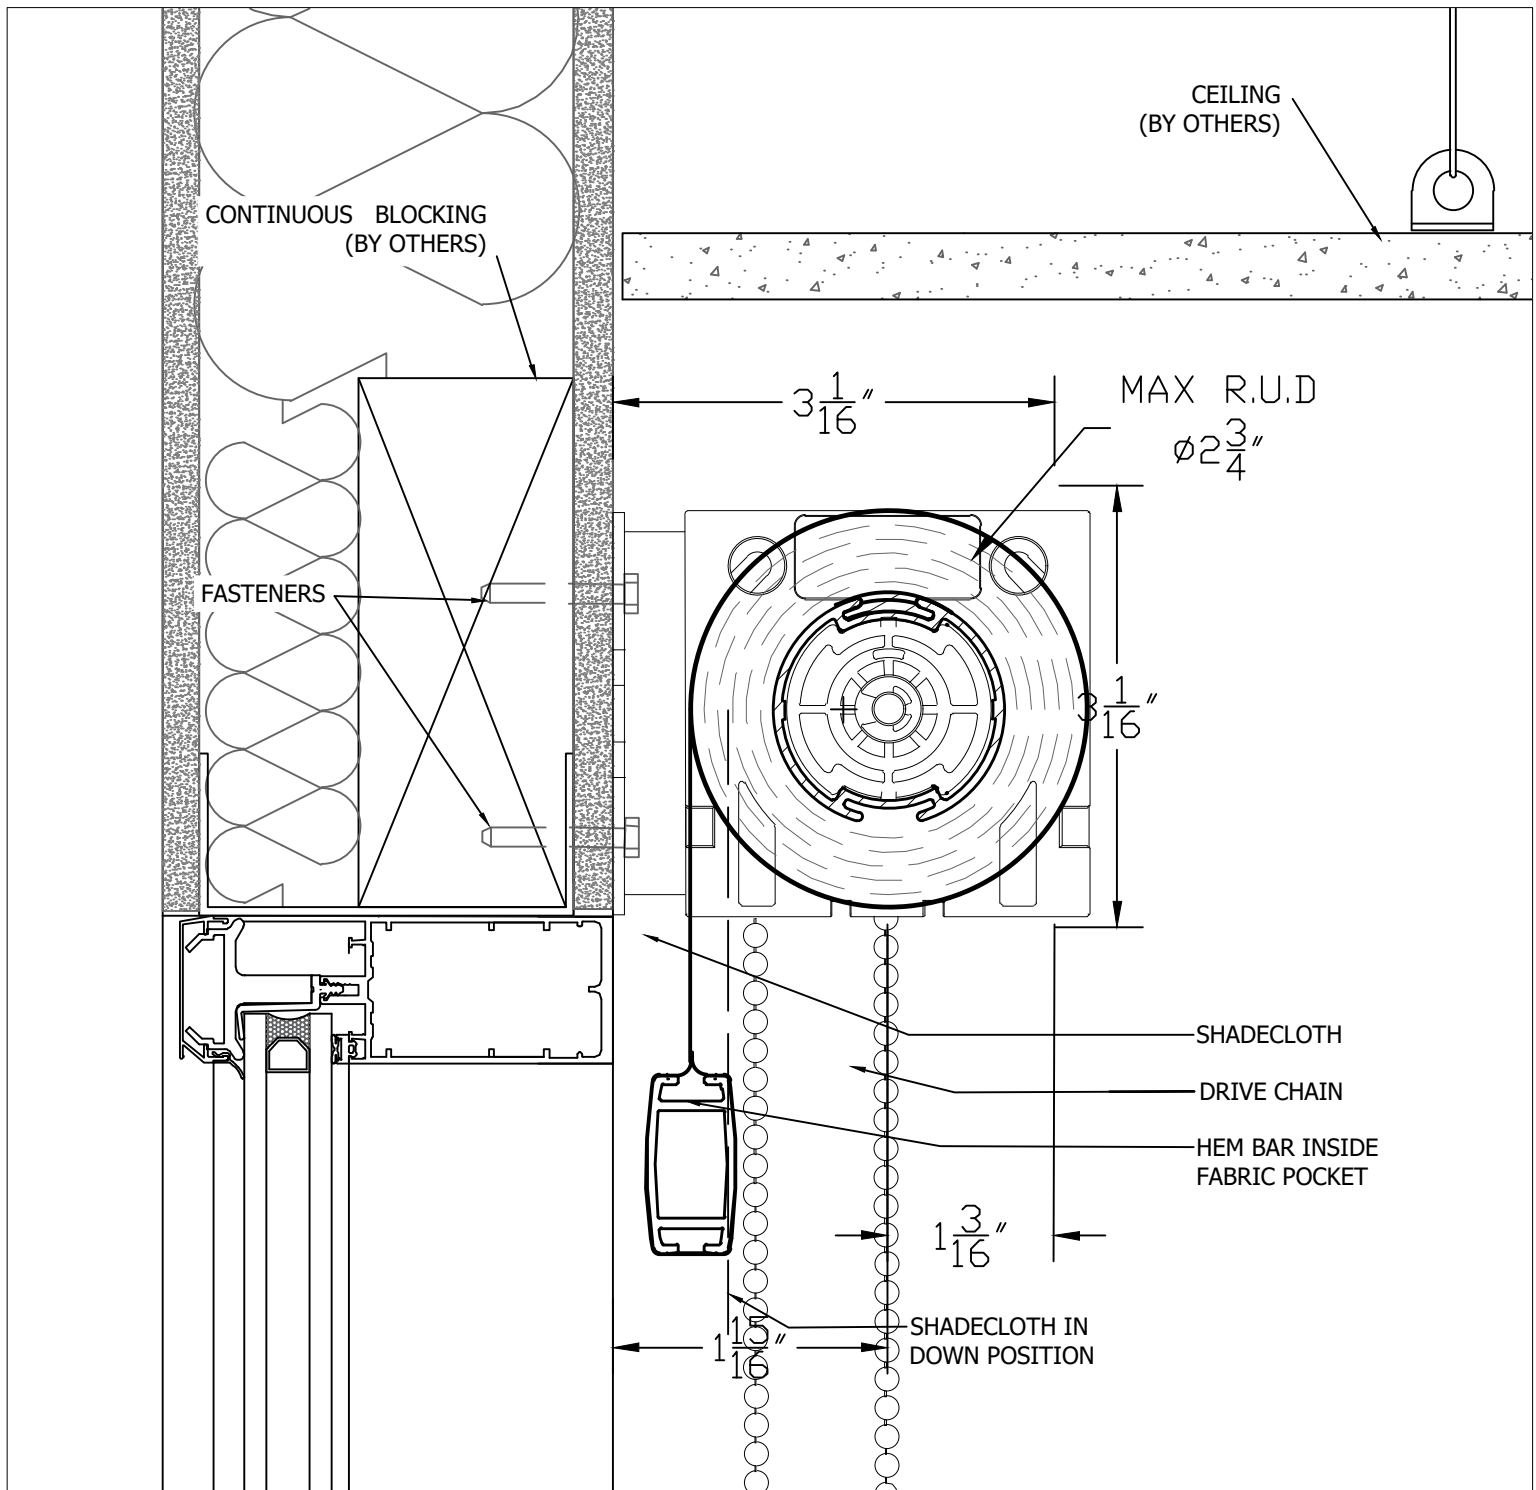

Wall mount - 3" no fascia

SECTION AT WINDOW HEIGHT

SCALE: 3/4 FULL SIZE