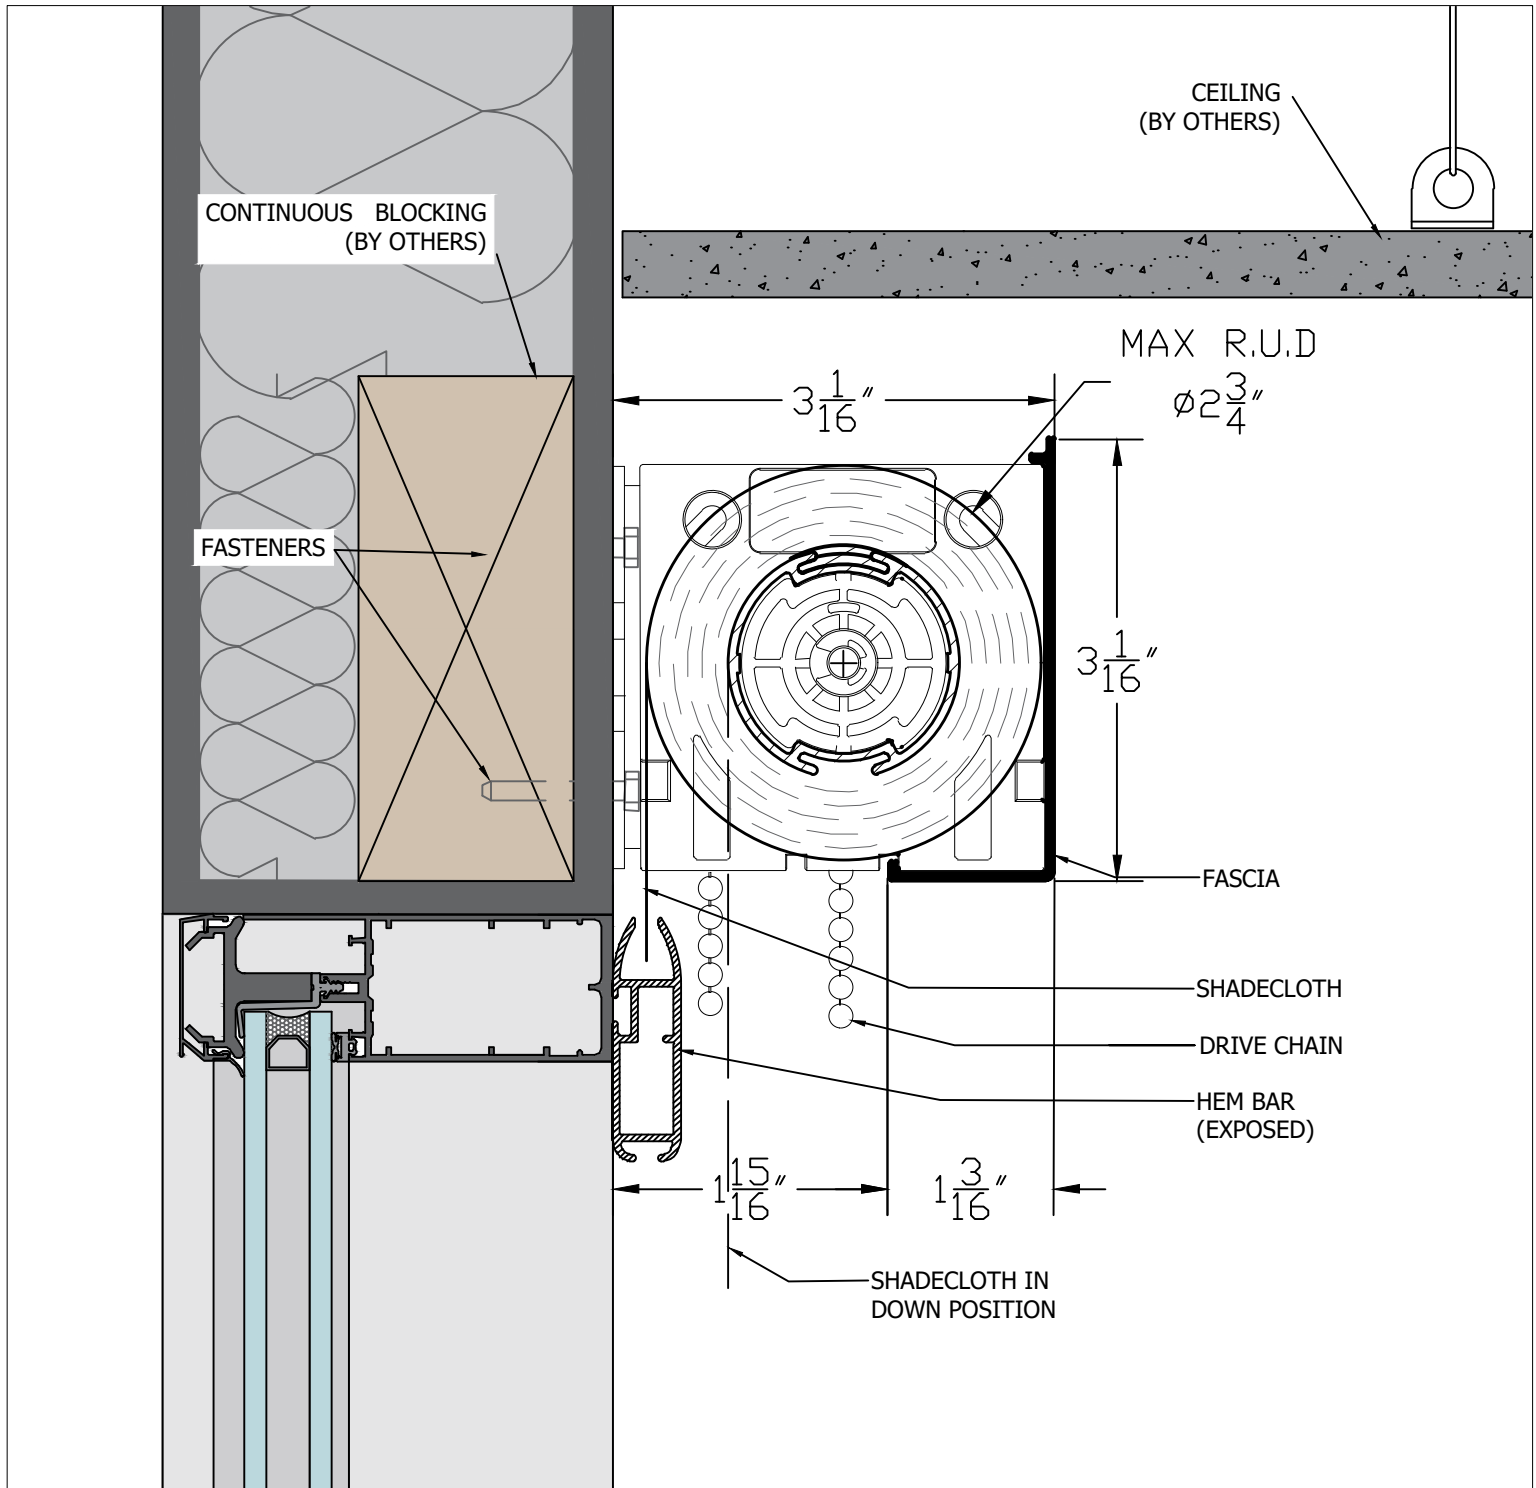

Wall mount - 3" fascia

SECTION AT WINDOW HEIGHT

SCALE: 3/4 FULL SIZE